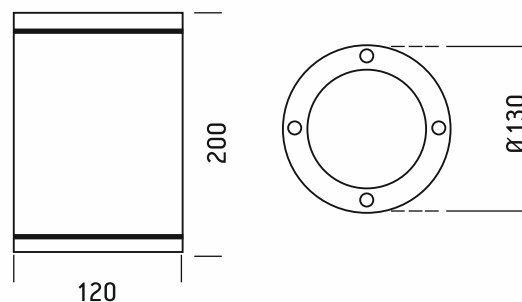

PRODUCT DESCRIPTION

One or two lights beams outdoor wall or ceiling cylindrical section luminaire available in different sizes. It is constructed of:

NOTES
Mono direction light

- Extruded and die-casted aluminium body
- Tempered glass diffuser
- Aluminium reflector
- Stainless steel screws
- Painting using high resistance to UV and corrosion polyester powders

DIMENSIONS

Order Code	Lampholder	Colours
ALFA / W	LED	White
ALFA / B	LED	Black
ALFA / S	LED	Silver

TECHNICAL DATA

Housing: Aluminium
IP rate: IP55
Watts: 15W

Voltage: 220-240V / 50-60Hz
Beam angle: 40° or 60°
CT: 3000K or 4000K