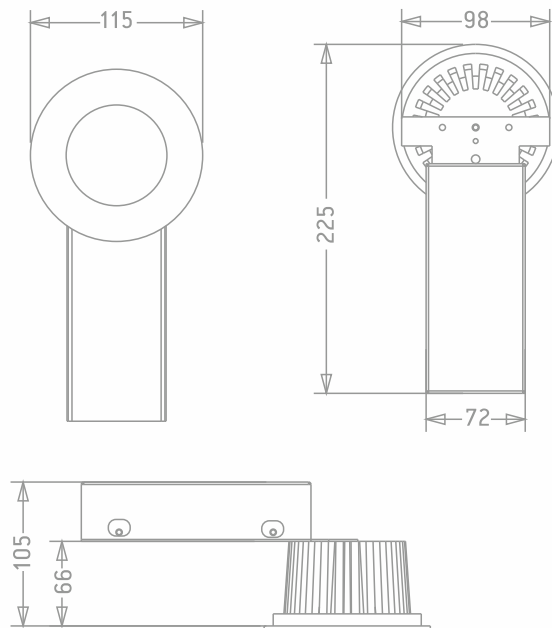

PRODUCT DESCRIPTION

- Led Downlight with reflector and changeable cover ring, for accommodation and public areas.
- According to maritime classification rules and relevant standards.

DIMENSIONS

| CODE | CT | POWER | COVER COLOR | WATTAGE | BEAM |
|-----------|-------------|-------|-------------|---------|-----------------|
| AMADA LED | -3 / 4 / 27 | -225 | -CH / W / G | -S | -S / M / W / WW |
| -X-X-X-X | -3 / 4 / 27 | -325 | -CH / W / G | -B | -S / M / W / WW |

DESCRIPTION

Color Temperature : 3000K / 4000K / 2700K
mA : 225 or 325

Cover Color : Chrome or White or Gold

Wattage : 8,5W or 12W

Beam : 12° or 25° or 40° or 60°

TECHNICAL DATA

Housing : Aluminium

IP rate : IP44