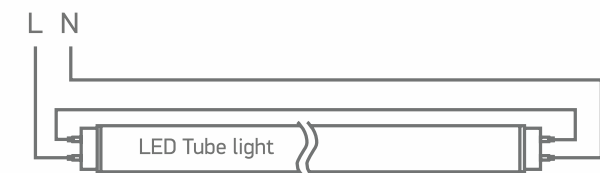

PRODUCT DESCRIPTION

- IP44 bathroom light, ideal for mirror illumination, complete with T8 LED tube

DIMENSIONS

| Order Code | Lampholder | Finish |
|------------|------------|--------|
| CLEOPATRA  | G13        | Chrome |

TECHNICAL DATA

**Input Voltage:** 220-240V AC  
**Lamp Type:** T8 LED 60cm  
**Number of Lamps:** 1

**IP rate:** Ip44  
**Construction:** Die cast  
**Diffuser:** Frosted acrylic

WIRING DIAGRAM

PRODUCT DESCRIPTION

- IP44 bathroom light, ideal for mirror illumination, complete with T8 LED tube

DIMENSIONS

| Order Code  | Lampholder | Finish |
|-------------|------------|--------|
| CLEOPATRA B | G13        | Chrome |

TECHNICAL DATA

**Input Voltage:** 100-240V AC  
**Lamp Type:** T8 LED 60cm  
**Number of Lamps:** 1

**IP rate:** IP44  
**Construction:** Die cast  
**Diffuser:** Frosted acrylic

WIRING DIAGRAM