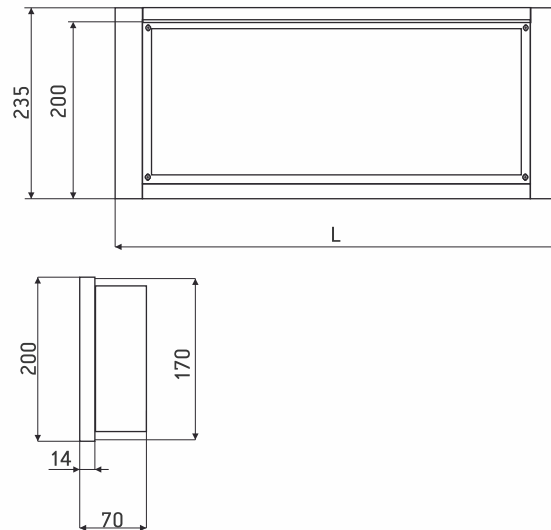

Cable entry

- Two cable inlets 20mm

Protection

- IP20

Options

- IP44 model
- Transparent diffuser
- Emergency battery kit
- Emergency E14 lampholder

Order Codes

CODE	WATTAGE	VOLTAGE	FREQUENCY	L
IONIAN LED-56	18W	220-240V	50-60Hz	645
IONIAN LED-112	38W	220-240V	50-60Hz	1250