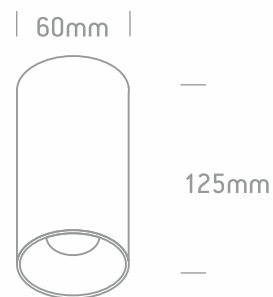

CEILING LIGHTS

MILOS MIDI

PRODUCT DESCRIPTION

- 15W COB LED Cylinder, available in white and black painting

DIMENSIONS

Order Code	Lampholder	Finish
MILOS MIDI/W/W	LED	White
MILOS MIDI/W/B	LED	Black

TECHNICAL DATA

Housing: Die Cast

IP rate: Ip20

Watts: 15W

Voltage: 220-240V / 50-60Hz

Beam angle: 36°

CT: 3000K / CRI 80