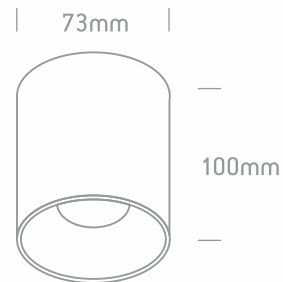

### PRODUCT DESCRIPTION

- 12W COB LED Cylinder, available in white and black painting

### DIMENSIONS

Order Code	Lampholder	Finish
MILOS MINI /W/W	LED	White
MILOS MINI /W/B	LED	Black

### TECHNICAL DATA

**Housing:** Die Cast

**IP rate:** IP20

**Watts:** 12W

**Voltage:** 220-240V / 50-60Hz

**Beam angle:** 45°

**CT:** 3000K / CRI 80