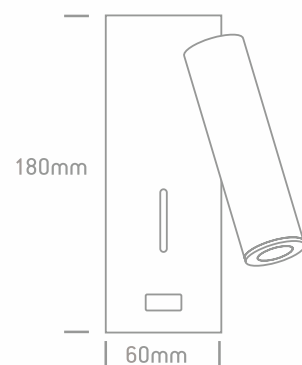

READING WALL LIGHT

TINOS

PRODUCT DESCRIPTION

- 1W bedside wall light with switch, in Black, Nickel and White Finish

DIMENSIONS

Order Code	Lampholder	Finish
TINOS / W / W	LED	White
TINOS / B / W	LED	Black
TINOS / N / W	LED	Nikel

TECHNICAL DATA

Housing: Aluminium

IP rate: IP20

Watts: 3W

Voltage: 100-240V / 50-60Hz

Beam angle: 36°

CT: 3000K / CRI 80