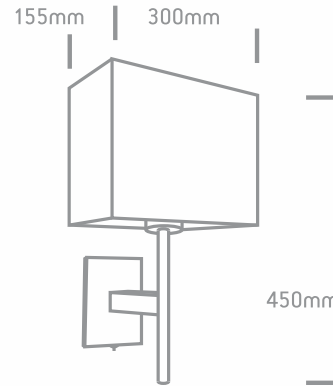

DECORATIVE WALL LIGHT

DECO

DIMENSIONS

PRODUCT DESCRIPTION

Finish Metal + white fabric shade

Order Code	Colour	Watts	Input	Notes
DECO/A	Chrome	Max 40W / E27	100-240V	With ON/OFF Switch

DIMENSIONS

PRODUCT DESCRIPTION

Finish Metal + white fabric shade

Order Code	Colour	Watts	Input	Notes
DECO B	Chrome	Max 40W / E27	100-240V	With ON/OFF Switch