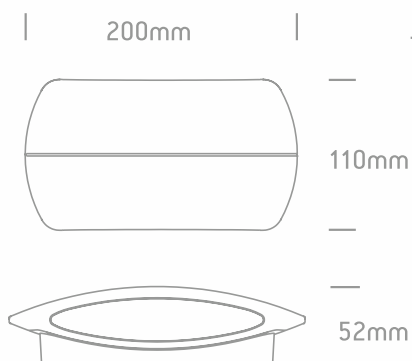

# DECORATIVE WALL LIGHT

K O S

## PRODUCT DESCRIPTION

- 2x6 W Decoration Wall Light
- Complies with standard EN60598-1 and any other specific standards

## DIMENSIONS

| Order Code | Lampholder | Finish     |
|------------|------------|------------|
| KOS/W/W    | LED        | White      |
| KOS/AN/W   | LED        | Anthracite |

## TECHNICAL DATA

**Housing:** Die Cast

**IP rate:** IP54

**Watts:** 2x6W

**Voltage:** 100-240V / 50-60Hz

**Beam angle:** 36°

**CT:** 3000K / CRI 80