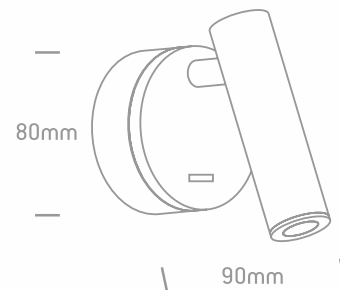

PRODUCT DESCRIPTION

- 1W bedside wall light with switch, in Natural Aluminium and White Finish

DIMENSIONS

Order Code	Lampholder	Finish
SYROS / AL / W	LED	Natural Aluminium
SYROS / W / W	LED	White

TECHNICAL DATA

Housing : Aluminium

IP rate : IP20

Watts: 3W

Voltage: 100-240V / 50-60Hz

Beam angle : 36°

CT: 3000K / CRI 80