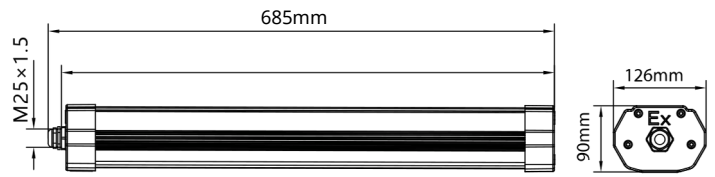

KLE 1011 36 2F

LED

36W

Ceiling Mount A

Technical data

AMBIENT TEMPERATURE	-35°C TO +45°
VOLTAGE	100-277V
FREQUENCY	50-60HZ
POWER CONSUMPTION	36W
LED COLOR	4.000K
LUMEN	4212 LM
EX CLASS/MARKING	II 2G EX EB MBOP IS IIC T5 T6 GB II 2D EX OP IS TB IIIC T80°C DB
HOUSING	NEOPREME 6063 ALUMINUM / STAINLESS STEEL BRACKET