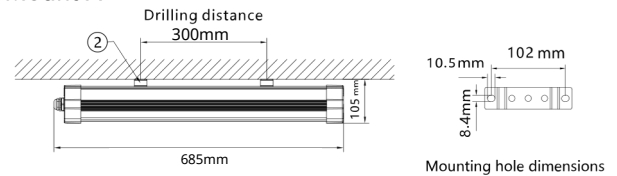

KLE 1011 36 2F

LED

36W

Ceiling Mount A

Technical data

AMBIENT TEMPERATURE	-35°C TO +45°
VOLTAGE	100-277V
FREQUENCY	50-60HZ
POWER CONSUMPTION	36W
LED COLOR	4.000K
LUMEN	4212 LM
EX CLASS/MARKING	II 2G EX EB MBOP IS IIC T5 T6 GB II 2D EX OP IS TB IIIC T80°C DB
HOUSING	NEOPREME 6063 ALUMINUM / STAINLESS STEEL BRACKET