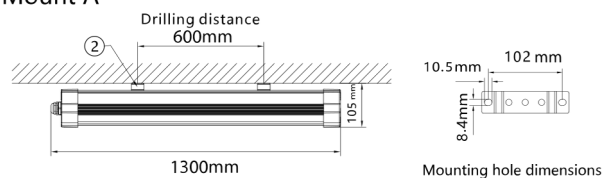

# KLE 1011 36 4F

LED

36W

Ceiling Mount A

## Technical data

AMBIENT TEMPERATURE	-35°C TO +45°
VOLTAGE	100-277V
FREQUENCY	50-60HZ
POWER CONSUMPTION	36W
LED COLOR	4.000K
LUMEN	4.680 LM
EX CLASS/MARKING	II 2G EX EB MBOP IS IIC T5 T6 GB II 2D EX OP IS TB IIIC T80°C DB
HOUSING	NEOPREME 6063 ALUMINUM / STAINLESS STEEL BRACKET