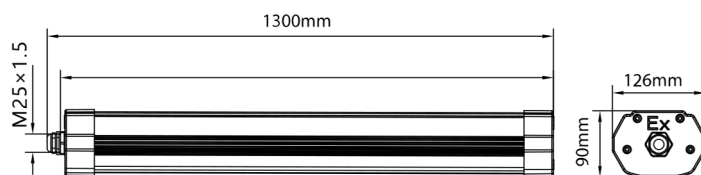

# KLE 1011 36 4F

LED

36W

Ceiling Mount A

## Technical data

AMBIENT TEMPERATURE	-35°C TO +45°
VOLTAGE	100-277V
FREQUENCY	50-60HZ
POWER CONSUMPTION	36W
LED COLOR	4.000K
LUMEN	4.680 LM
EX CLASS/MARKING	II 2G EX EB MBOP IS IIC T5 T6 GB II 2D EX OP IS TB IIIC T80°C DB
HOUSING	NEOPREME 6063 ALUMINUM / STAINLESS STEEL BRACKET